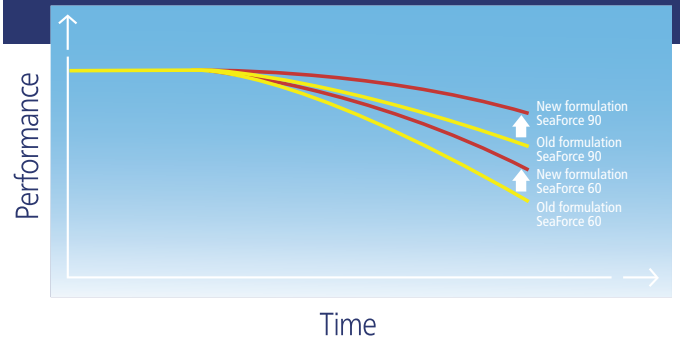

Previous SeaForce 60/SeaForce 90

NEW SeaForce 60/SeaForce 90

AREA
HIGH PRESSURE
WASHED

In the photos above, lower pressure than recommended was used in order to illustrate the difference between leached layers of previous SeaForce 60/SeaForce 90 and new SeaForce 60/SeaForce 90.

Improved control of biocide release rate

In total, improved efficient fouling protection

Biocide release and onset of fouling

- As the biocide release rate falls into the green shaded area, fouling by slime and algae may start.
- The lower the rate falls, the greater the chance of fouling.
- SeaForce 90 now incorporates a new and more effective combination of biocides which results in increased efficiency of the fouling protection.