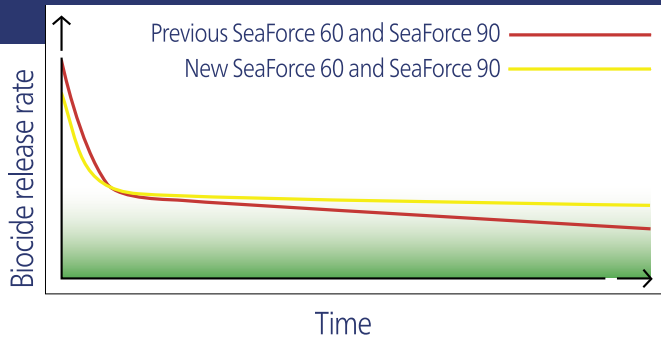

Previous SeaForce 60/SeaForce 90

NEW SeaForce 60/SeaForce 90

AREA
HIGH PRESSURE
WASHED

In the photos above, lower pressure than recommended was used in order to illustrate the difference between leached layers of previous SeaForce 60/SeaForce 90 and new SeaForce 60/SeaForce 90.

Improved control of biocide release rate

In total, improved efficient fouling protection

Biocide release and onset of fouling

- As the biocide release rate falls into the green shaded area, fouling by slime and algae may start.
- The lower the rate falls, the greater the chance of fouling.
- SeaForce 90 now incorporates a new and more effective combination of biocides which results in increased efficiency of the fouling protection.